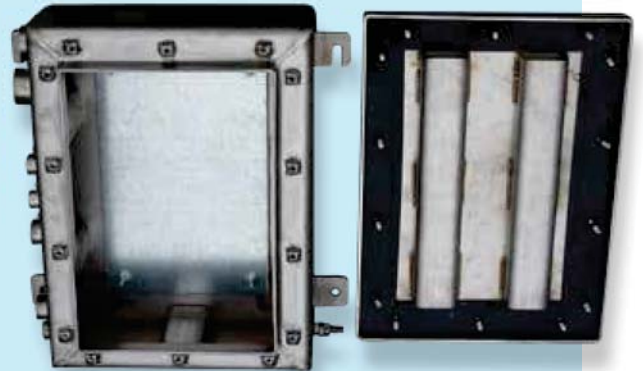

### Overview and Key Features

Manufactured from a range of materials including 316L stainless steel, aluminium, GRP and rigid polyurethane

Protection Class: IP68 total water protection from 1m to 300m as standard

Custom designs up to 3000m permanent submersion

AutoCAD® 3D, Pro/Engineer® and AutoCAD Inventor® design/software support

In-house water tank, vacuum, pressure and hydrostatic testing to meet depth requirements.

### Applications

Our customer applications for IP68 enclosures are very diverse including: offshore oil and gas, The Thames Flood Barrier, London Olympic Games, weather balloons, river and reservoir beds, special MOD purpose vehicles for underwater use, camera enclosures for counting marine life, underwater lighting enclosures on submersible buoys, lighting junction boxes in swimming pools and fountains and numerous other applications and projects.

### Dimensions

CE-TEK can design and manufacture IP68 enclosures to any size. Enclosures manufactured from thicker materials for depths up to 3000m are available to special order. Standard enclosure dimensions for shallow depths are listed in the table overleaf: -